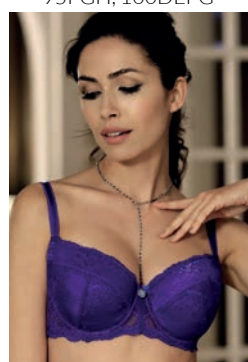

SELMA
biustonosz usztywniany /
padded bra
65CDEFG, 70BCDE-
FG, 75DFG, 80CDEG,
85CDFG, 90EFG,
95BCEFG