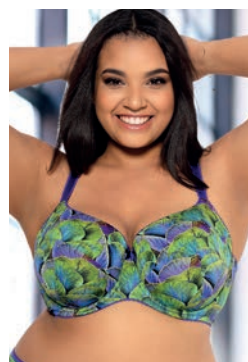

LAMIA
biustonosz usztywniany /
padded bra
75BCDEFG, 80BCDEFG,
85BCDEFG, 90BCDEFG,
95BCDEFG