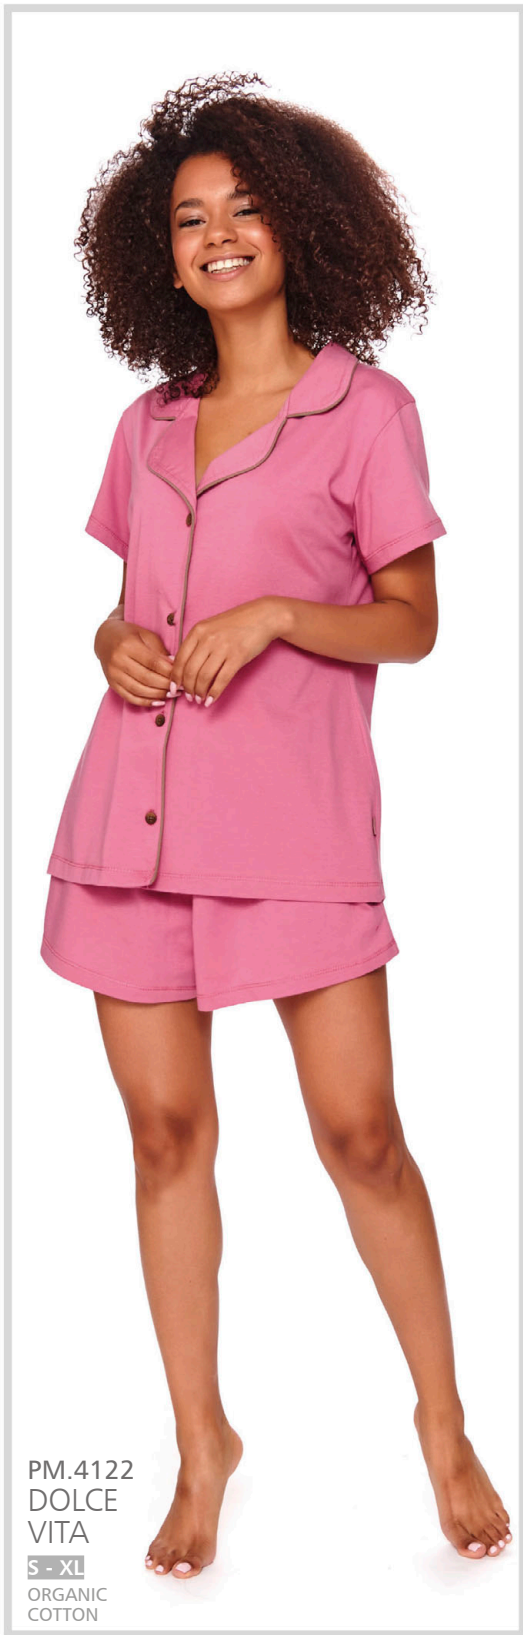

*organic
cotton
inspired
by nature*

SWW.4108
DOLCE
VITA
S - XL
BRUSHED
ORGANIC
COTTON

TCB.9903
DOLCE
VITA
S - XL
ORGANIC
COTTON

SWW.9908
DOLCE
VITA
S - XL
ORGANIC
COTTON

SMZ.9756
COSMOS

S - XL
BRUSHED
ORGANIC
COTTON