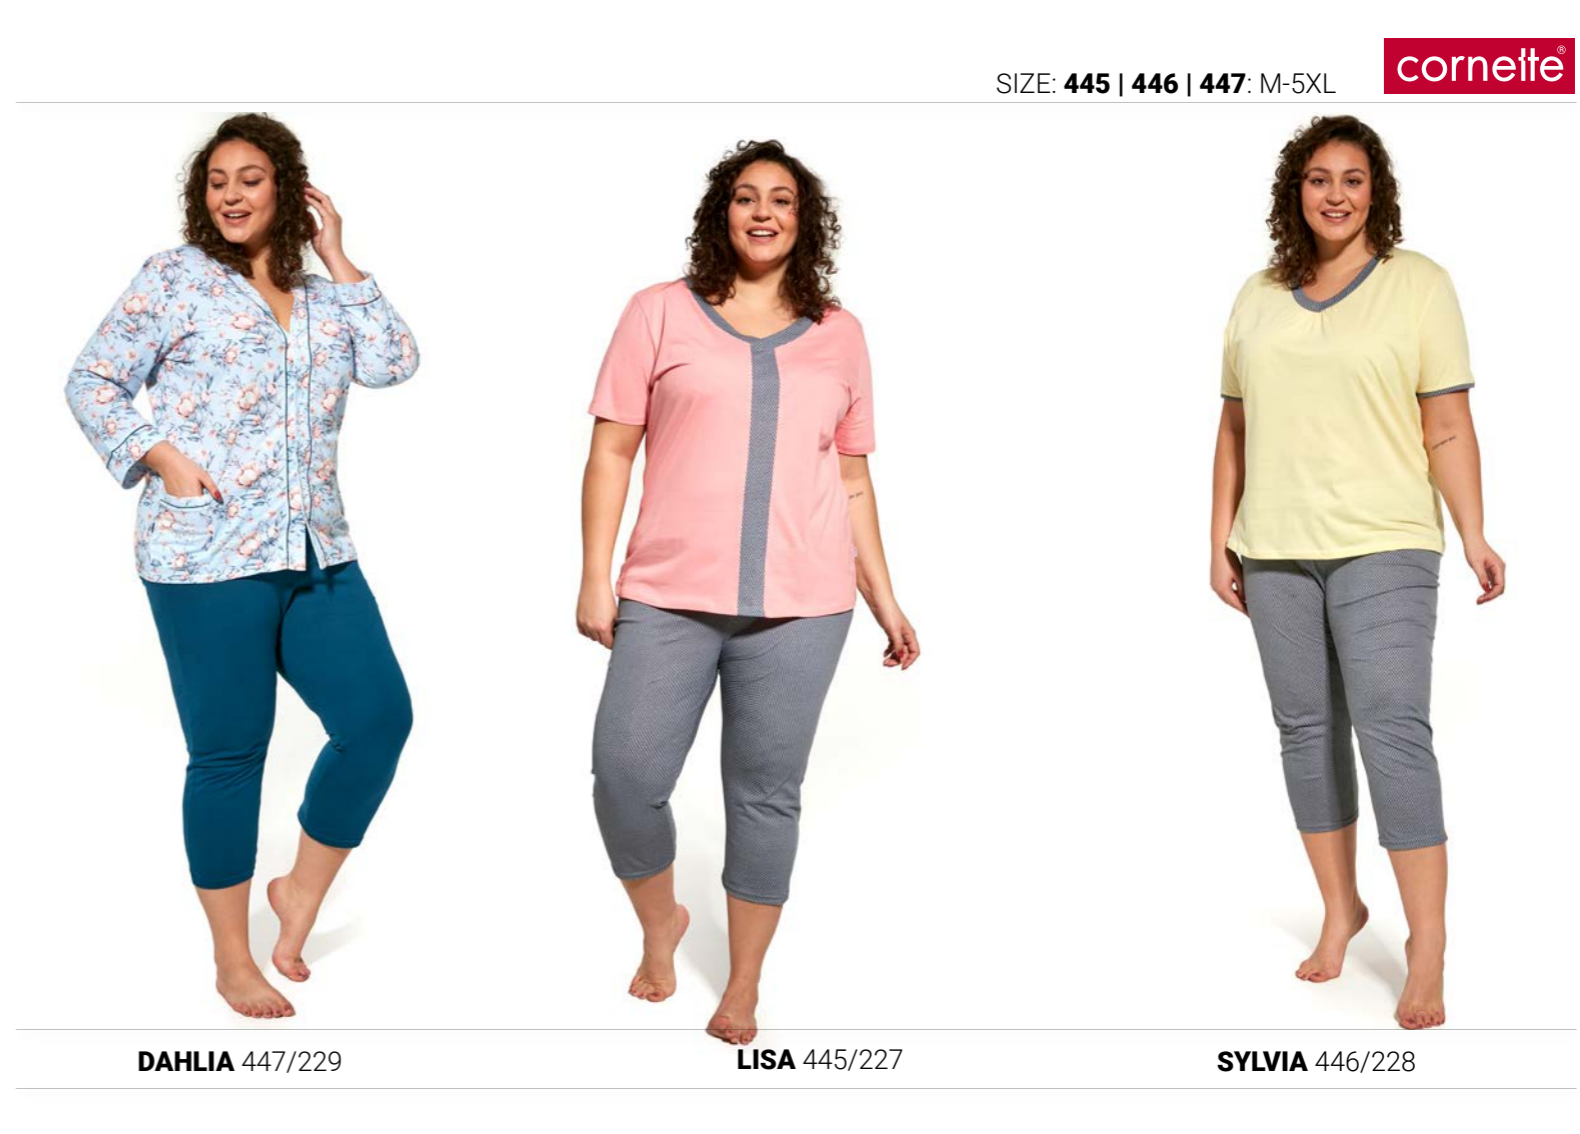

690/32

**cornette®**

SIZE: **510:** M-5XL

**PLUS SIZE collection**  
*comfort while sleeping is what each of us appreciates the most*

**AMELIA** 510/237

SIZE: **445 | 446 | 447:** M-5XL

**cornette®**

**DAHLIA** 447/229