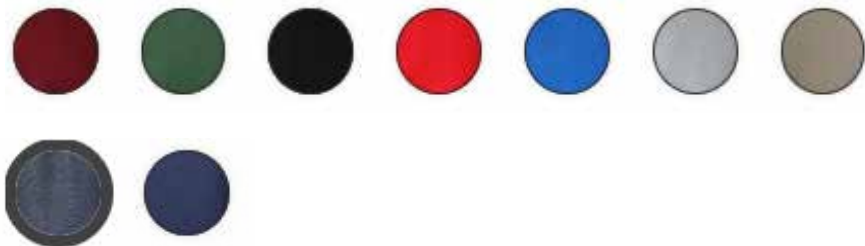

Size: **XS - 2XL**

Material: **satin**

Set Karen

Colors
available:

Size: **XS - 2XL**

Material: **satin**

Set Kimberly

Colors
available:

Size: **XS - 2XL**

Material: **lace**

Set Matilda

Colors
available:

Size: **XS - 2XL**

Material: **satin**

Set Justin

Colors
available:

Size: **M - 2XL**

Material: **cotton**

Set Ola

Colors
available:

Size: **XS - 2XL**

Material: **satin**

Set Olimpia

Colors
available: