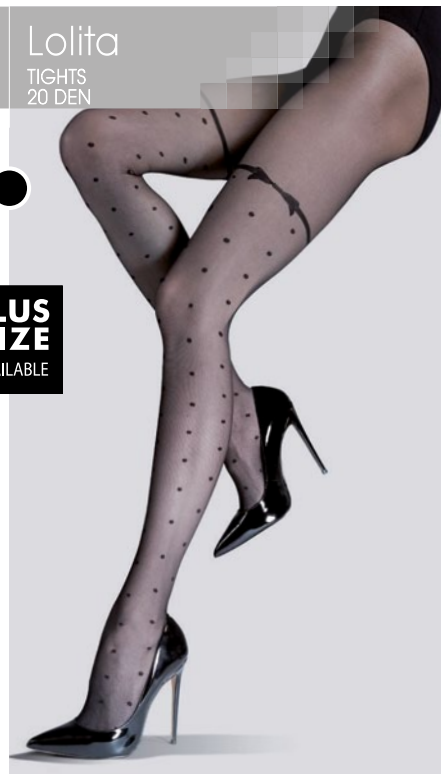

11603
size:
2, 3, 4, 5

Lolita
TIGHTS
20 DEN

nero

**PLUS
SIZE**
AVAILABLE