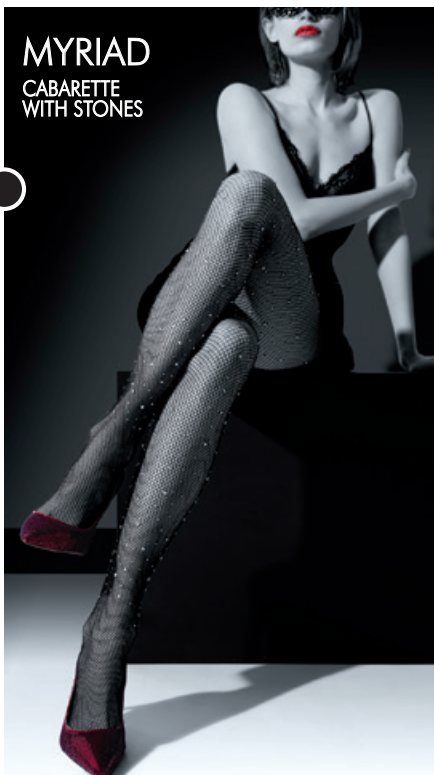

MYRIAD CABARETTE WITH STONES

nero