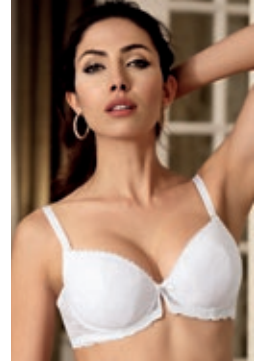

SERENA

biustonosz push-up /
push-up bra
75A