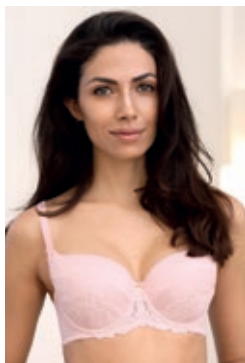

LUCY

biustonosz push-up /
push-up bra
70ACDE